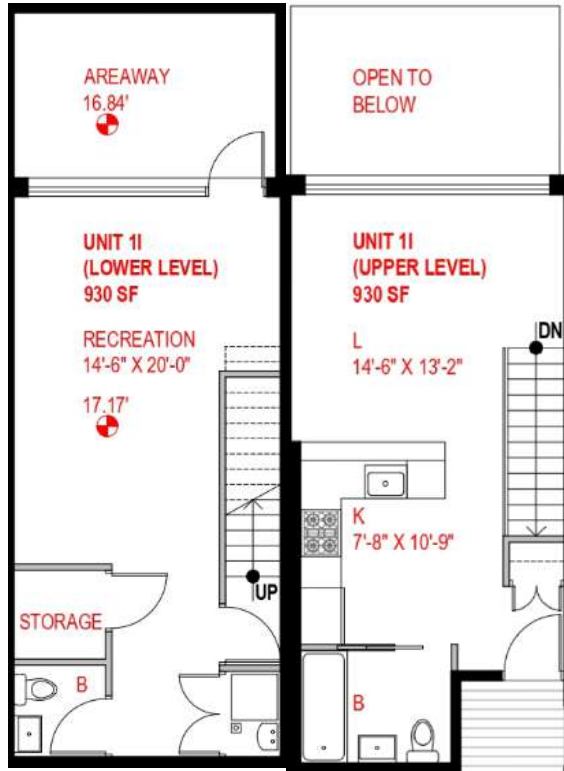

Each apartment has a dishwasher, washer & dryer, air conditioner.

A two level parking is provided for cars, separate bicycle parking, a gym, and a café on the territory.

4 Wiman Place includes 1 studio, 11 1BR, 8 2BR, 1 1BR duplex, 14 studio duplex and 35 parking spaces.

Location

Floor Plans: Cellar

Floor Plans: Floor 2

WIMAN PLACE

SYLVATON TERRACE

CHURCH LANE

FLOOR 02

Floor Plans: Floor 3

Floor Plans: Floor 4

FLOOR 04

1 Bedroom

2 Bedrooms

Studio duplex

Level 1

Level 2

Recreation