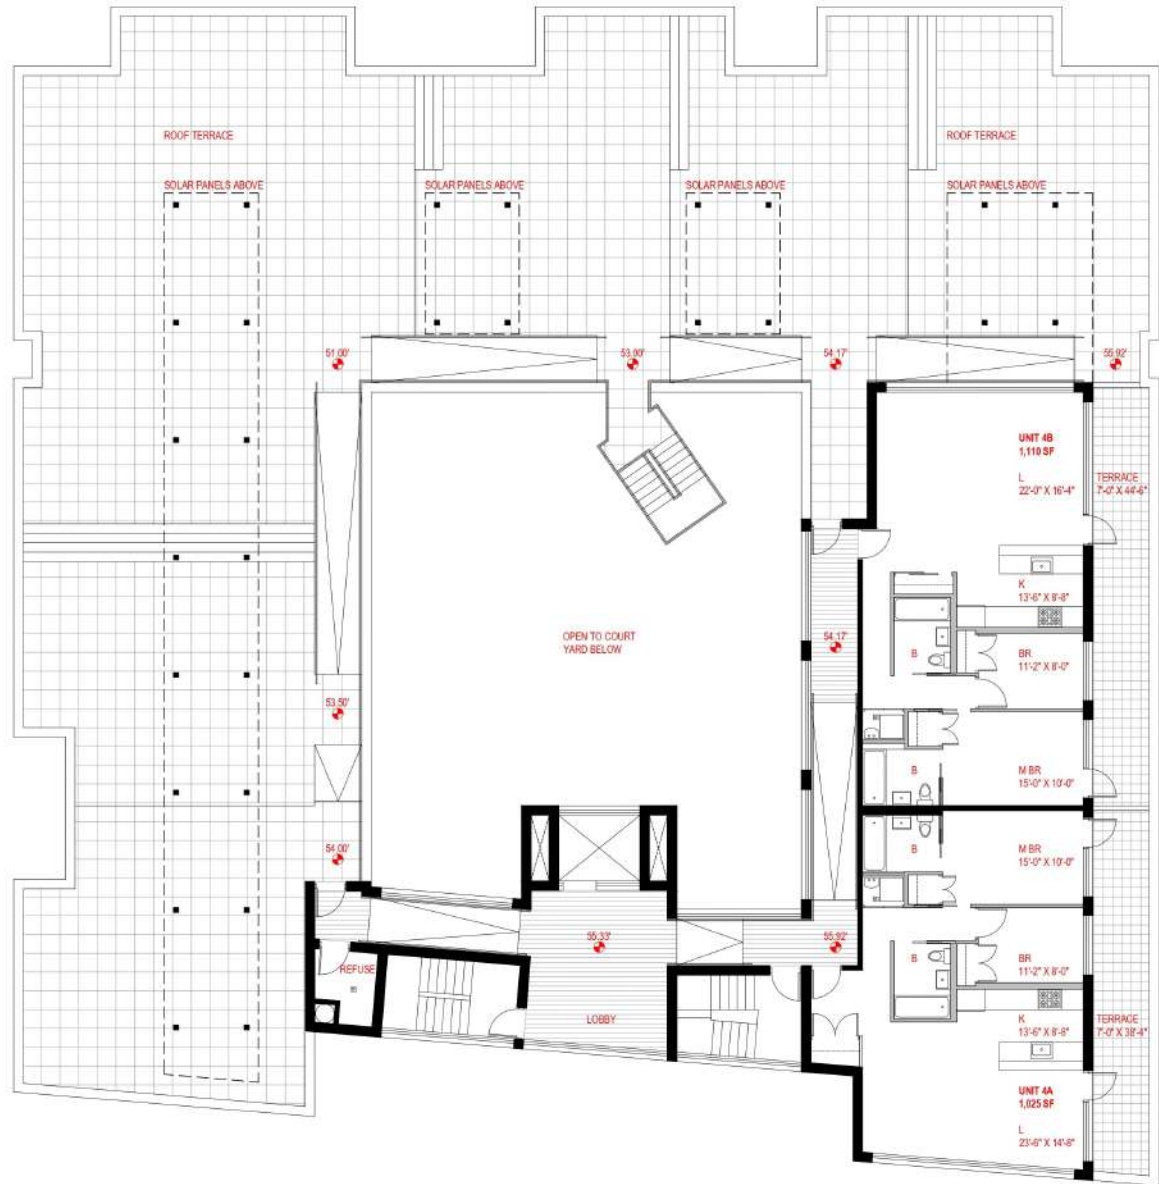

Each apartment has a dishwasher, washer & dryer, air conditioner.

A two level parking is provided for cars, separate bicycle parking, a gym, and a café on the territory.

4 Wiman Place includes 1 studio, 11 1BR, 8 2BR, 1 1BR duplex, 14 studio duplex and 35 parking spaces.

Location

Floor Plans: Cellar

Floor Plans: Floor 2

WIMAN PLACE

SYLVATON TERRACE

CHURCH LANE

FLOOR 02

Floor Plans: Floor 3

Floor Plans: Floor 4

FLOOR 04

1 Bedroom

2 Bedrooms

Studio duplex

Level 1

Level 2

Recreation