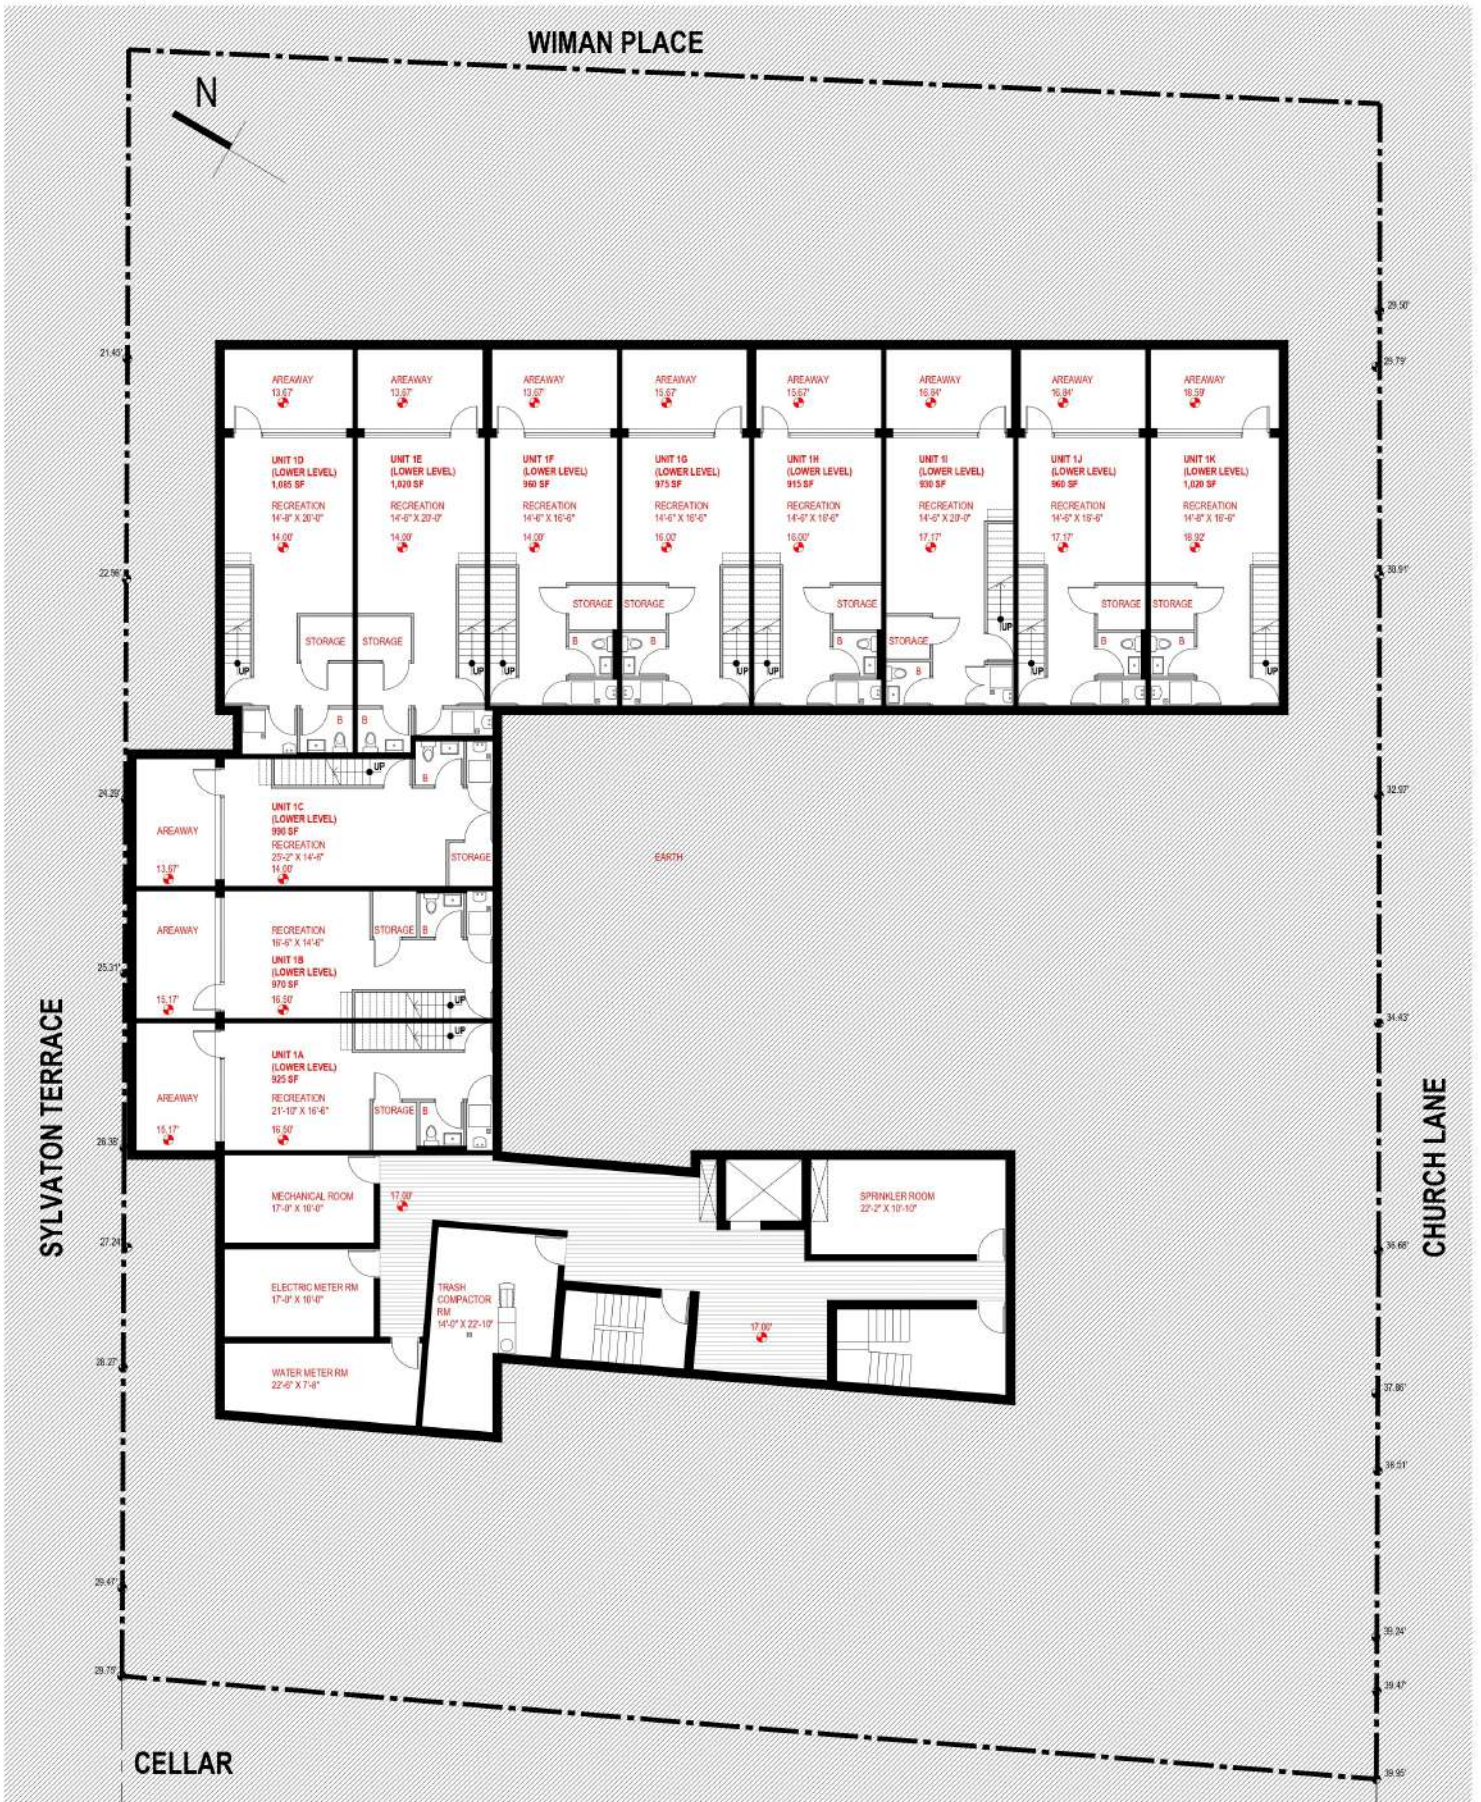

Each apartment has a dishwasher, washer & dryer, air conditioner.

A two level parking is provided for cars, separate bicycle parking, a gym, and a café on the territory.

4 Wiman Place includes 1 studio, 11 1BR, 8 2BR, 1 1BR duplex, 14 studio duplex and 35 parking spaces.

Location

Floor Plans: Cellar

Floor Plans: Floor 2

WIMAN PLACE

SYLVATON TERRACE

CHURCH LANE

FLOOR 02

Floor Plans: Floor 3

Floor Plans: Floor 4

FLOOR 04

1 Bedroom

2 Bedrooms

Studio duplex

Level 1

Level 2

Recreation