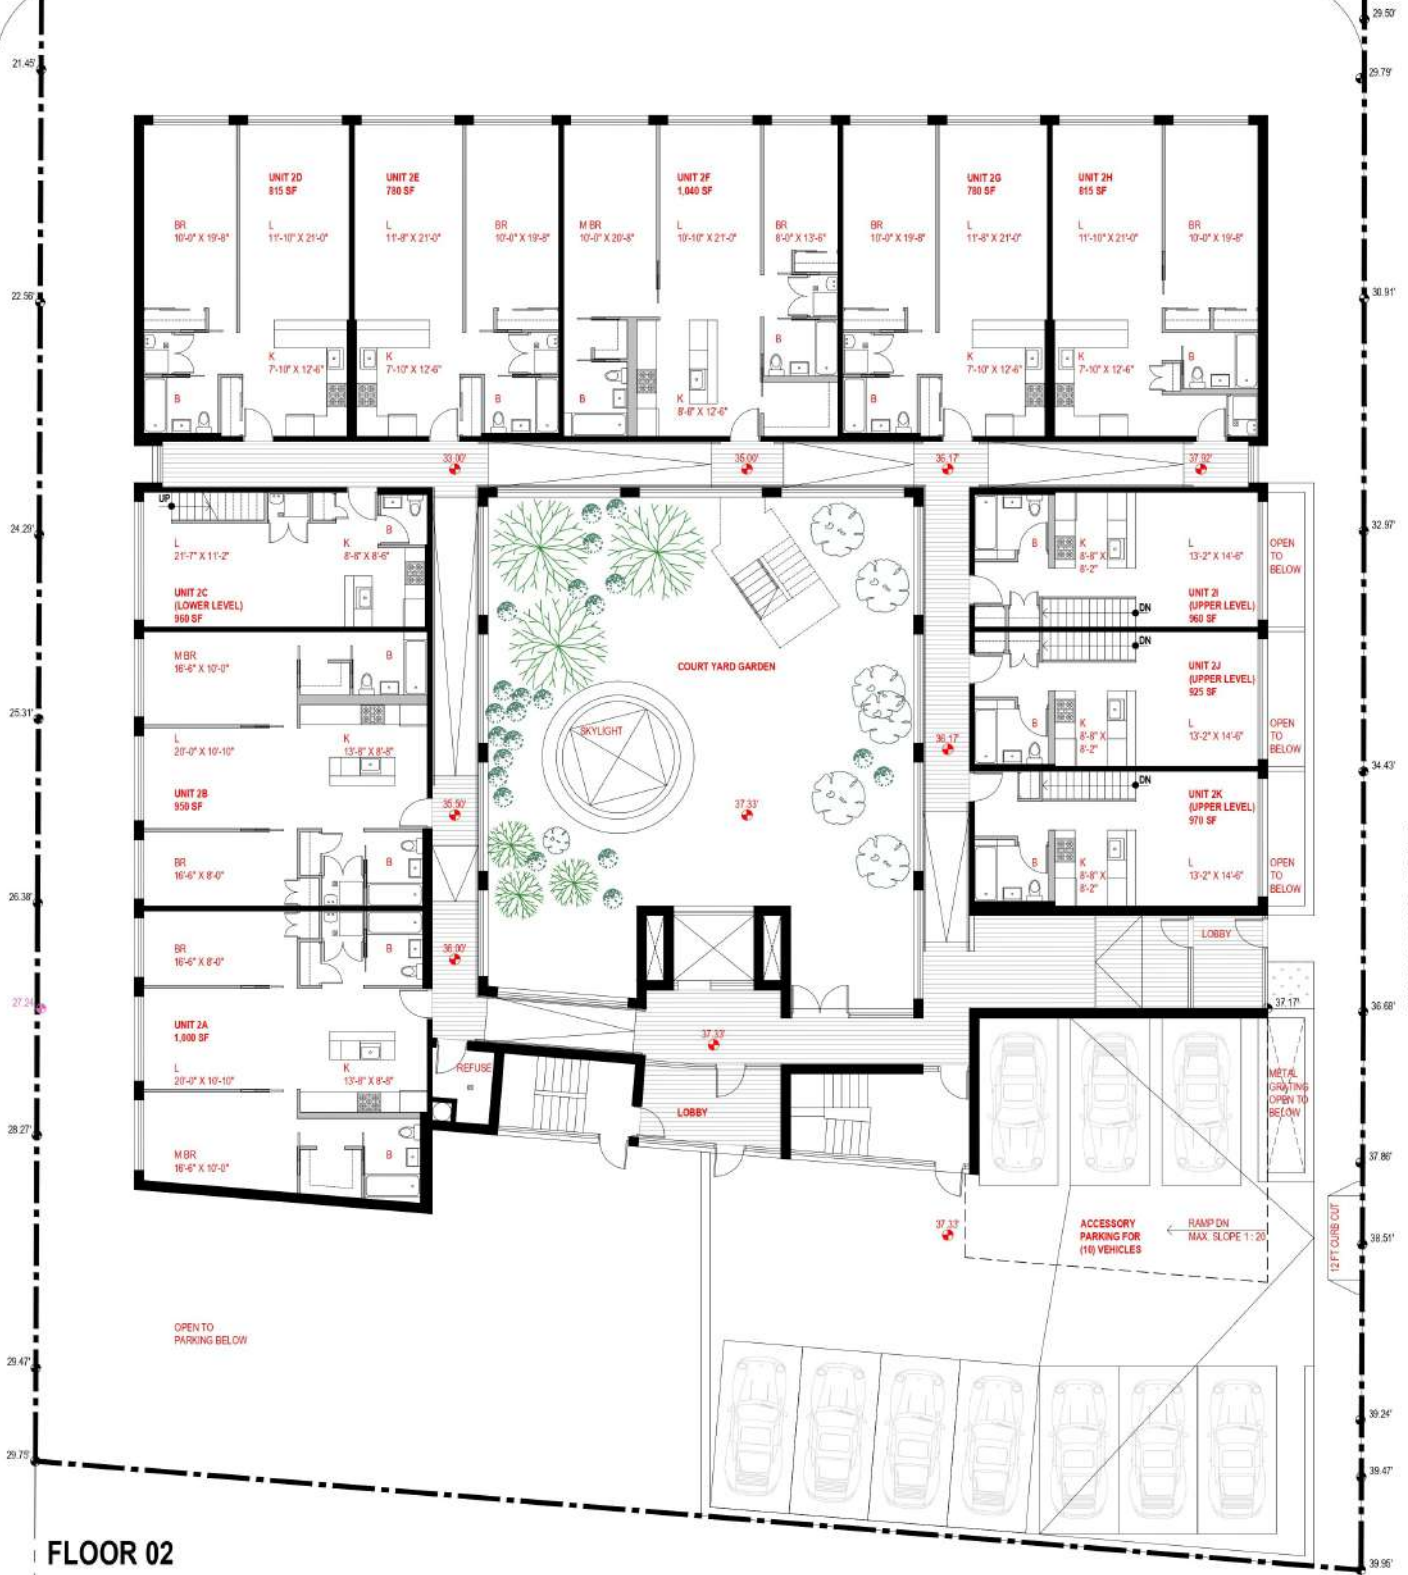

Each apartment has a dishwasher, washer & dryer, air conditioner.

A two level parking is provided for cars, separate bicycle parking, a gym, and a café on the territory.

4 Wiman Place includes 1 studio, 11 1BR, 8 2BR, 1 1BR duplex, 14 studio duplex and 35 parking spaces.

Location

Floor Plans: Cellar

Floor Plans: Floor 2

WIMAN PLACE

SYLVATON TERRACE

CHURCH LANE

FLOOR 02

Floor Plans: Floor 3

Floor Plans: Floor 4

FLOOR 04

1 Bedroom

2 Bedrooms

Studio duplex

Level 1

Level 2

Recreation