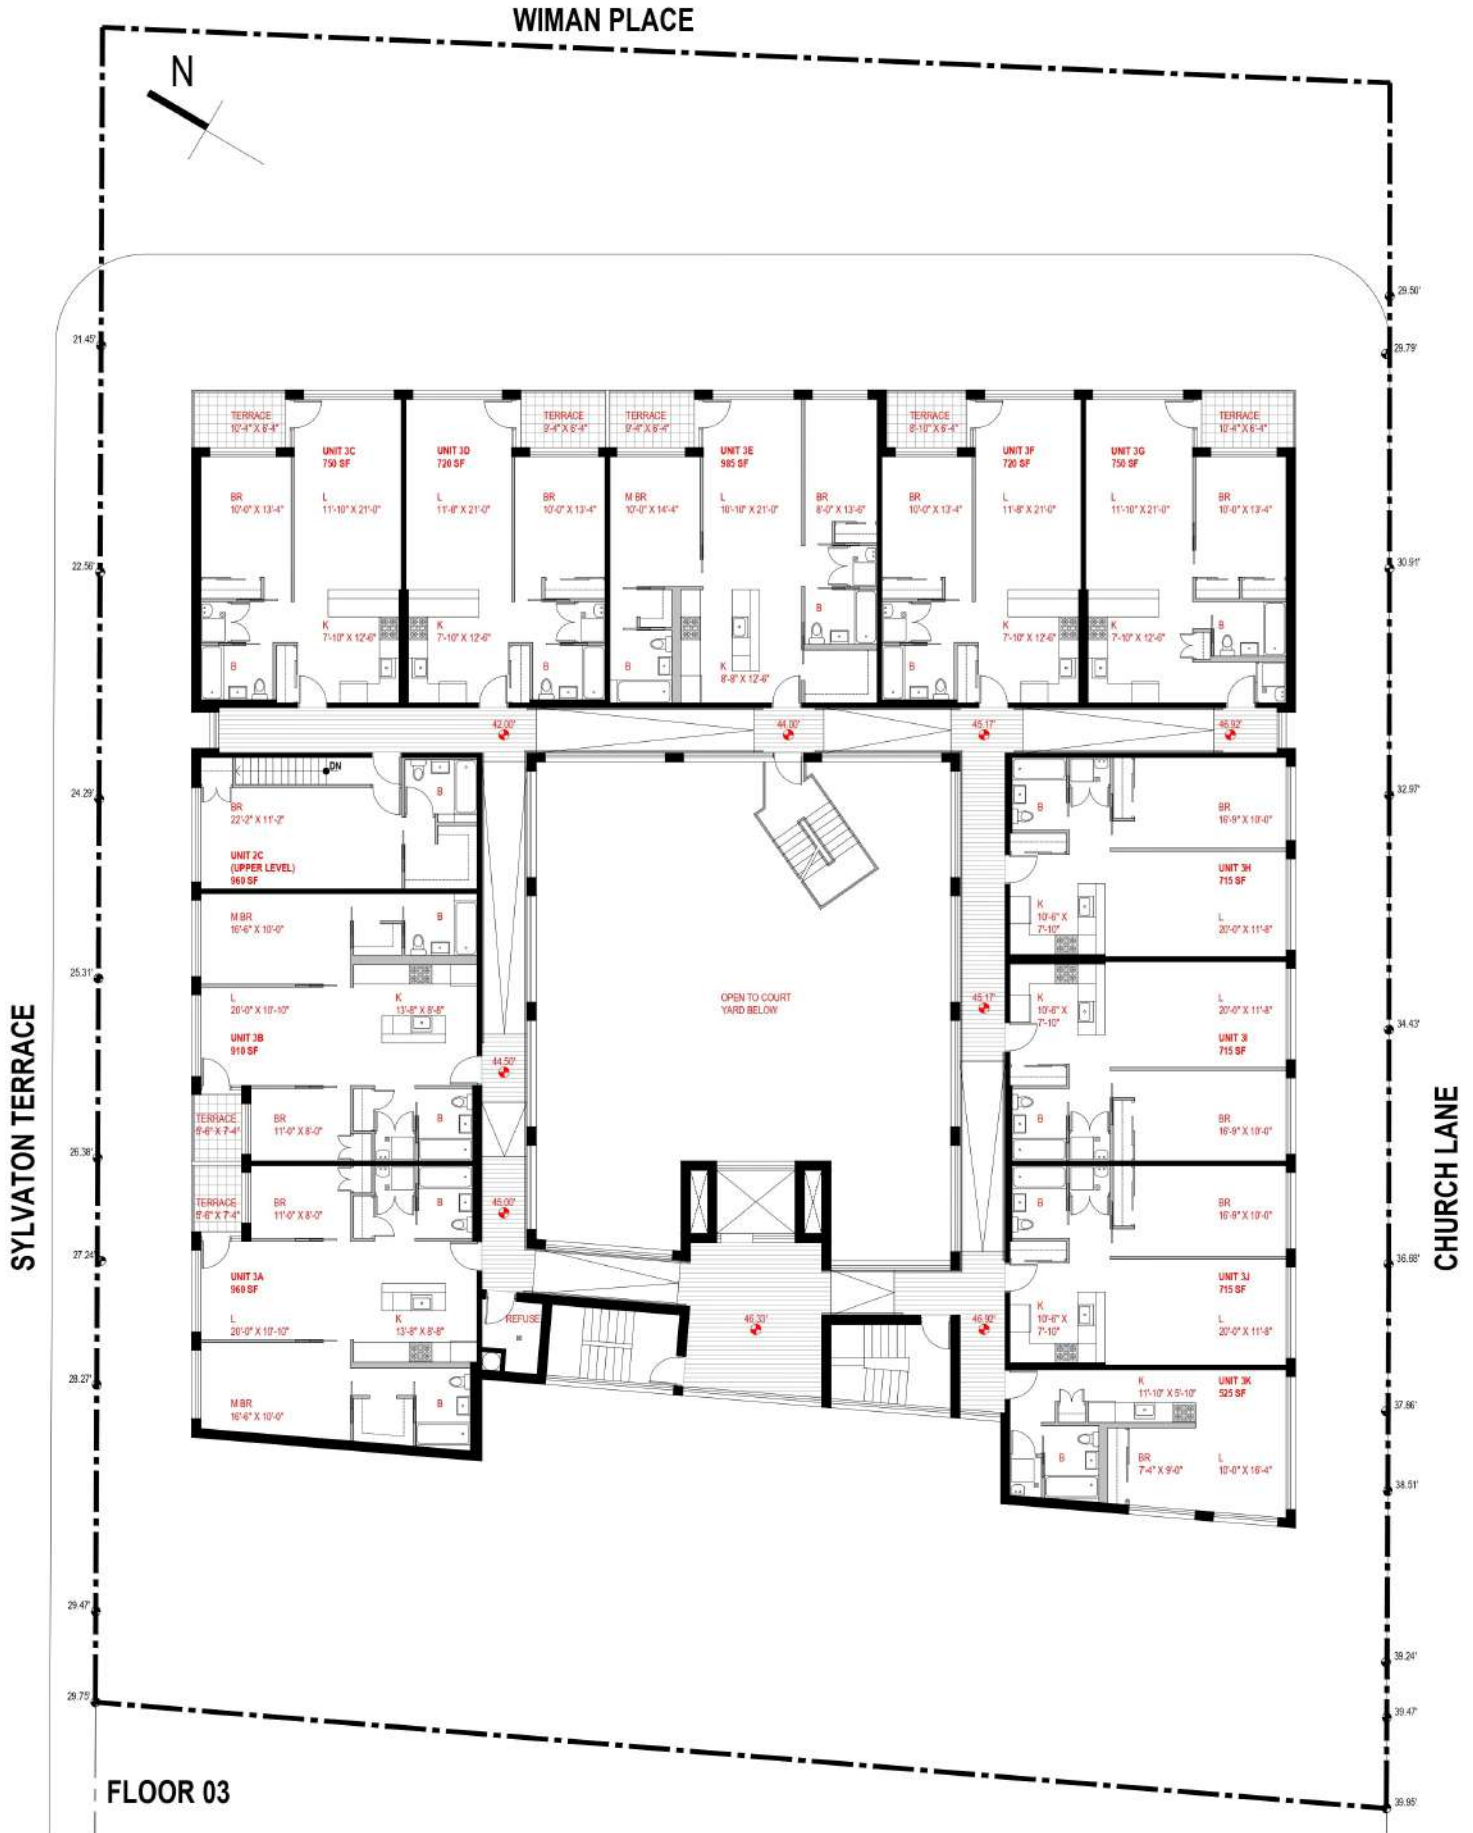

Each apartment has a dishwasher, washer & dryer, air conditioner.

A two level parking is provided for cars, separate bicycle parking, a gym, and a café on the territory.

4 Wiman Place includes 1 studio, 11 1BR, 8 2BR, 1 1BR duplex, 14 studio duplex and 35 parking spaces.

Location

Floor Plans: Cellar

Floor Plans: Floor 2

WIMAN PLACE

SYLVATON TERRACE

CHURCH LANE

FLOOR 02

Floor Plans: Floor 3

Floor Plans: Floor 4

FLOOR 04

1 Bedroom

2 Bedrooms

Studio duplex

Level 1

Level 2

Recreation